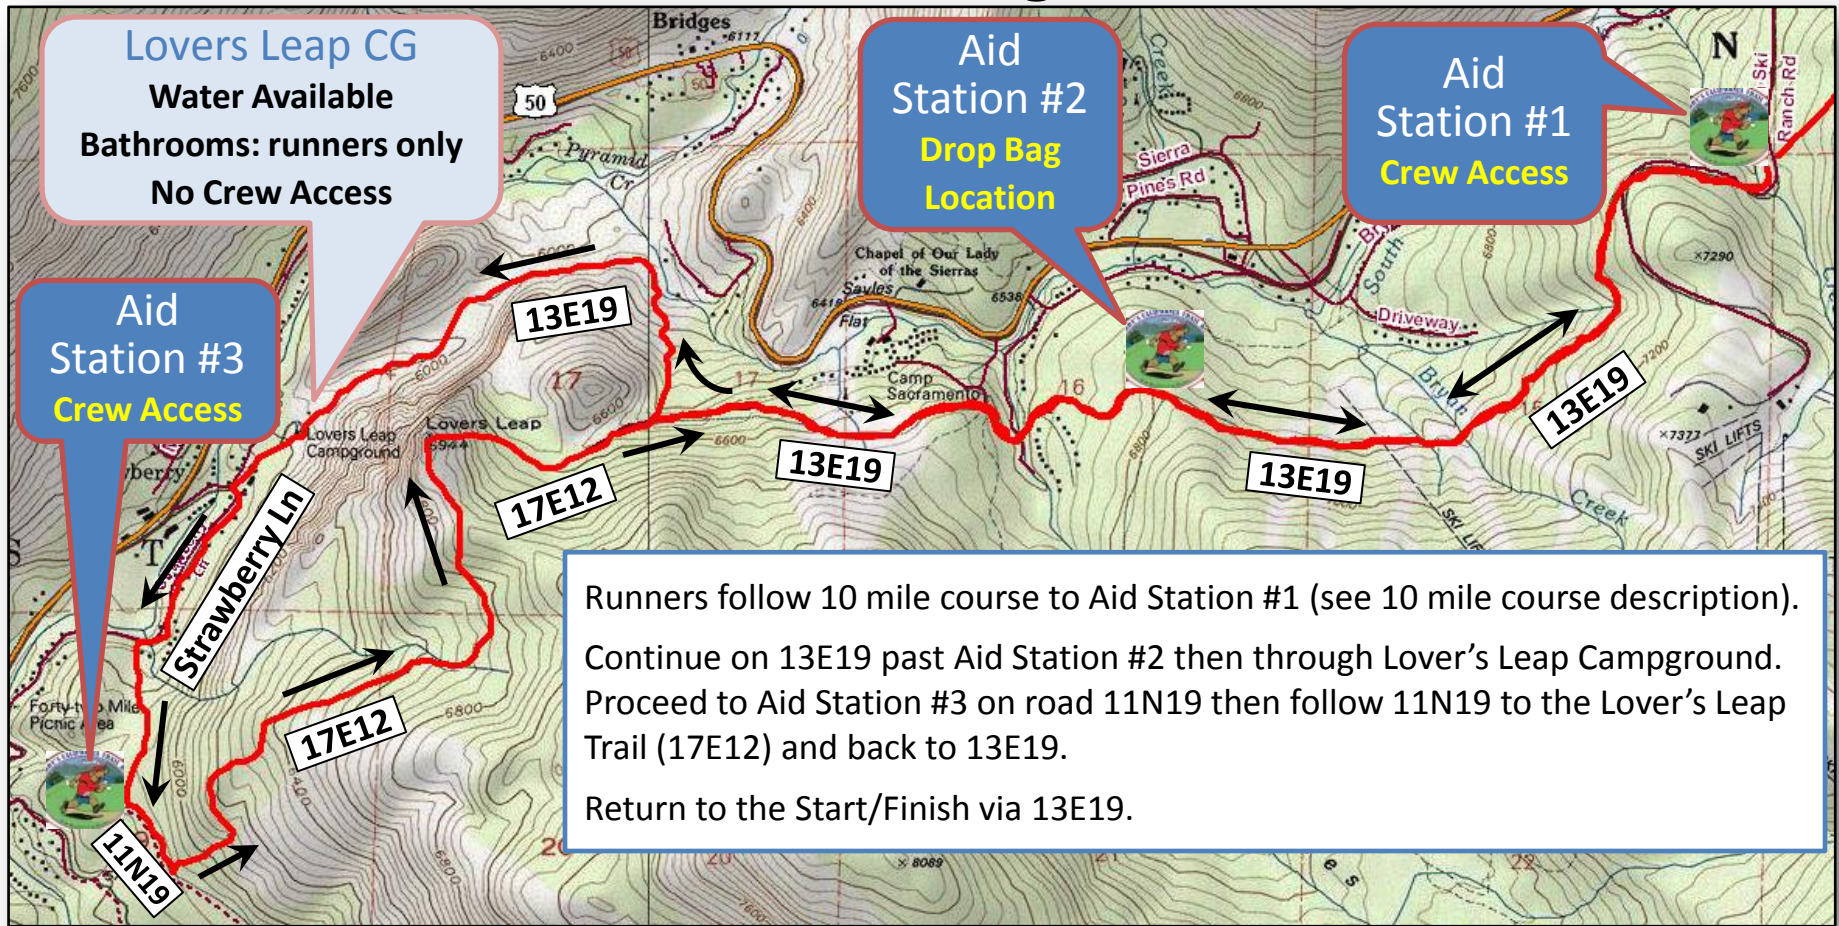

Echo Summit Trail Challenge – 20 Mile Course

Elevation Profile –Aid Station #1 to 42 Mile Tract and return