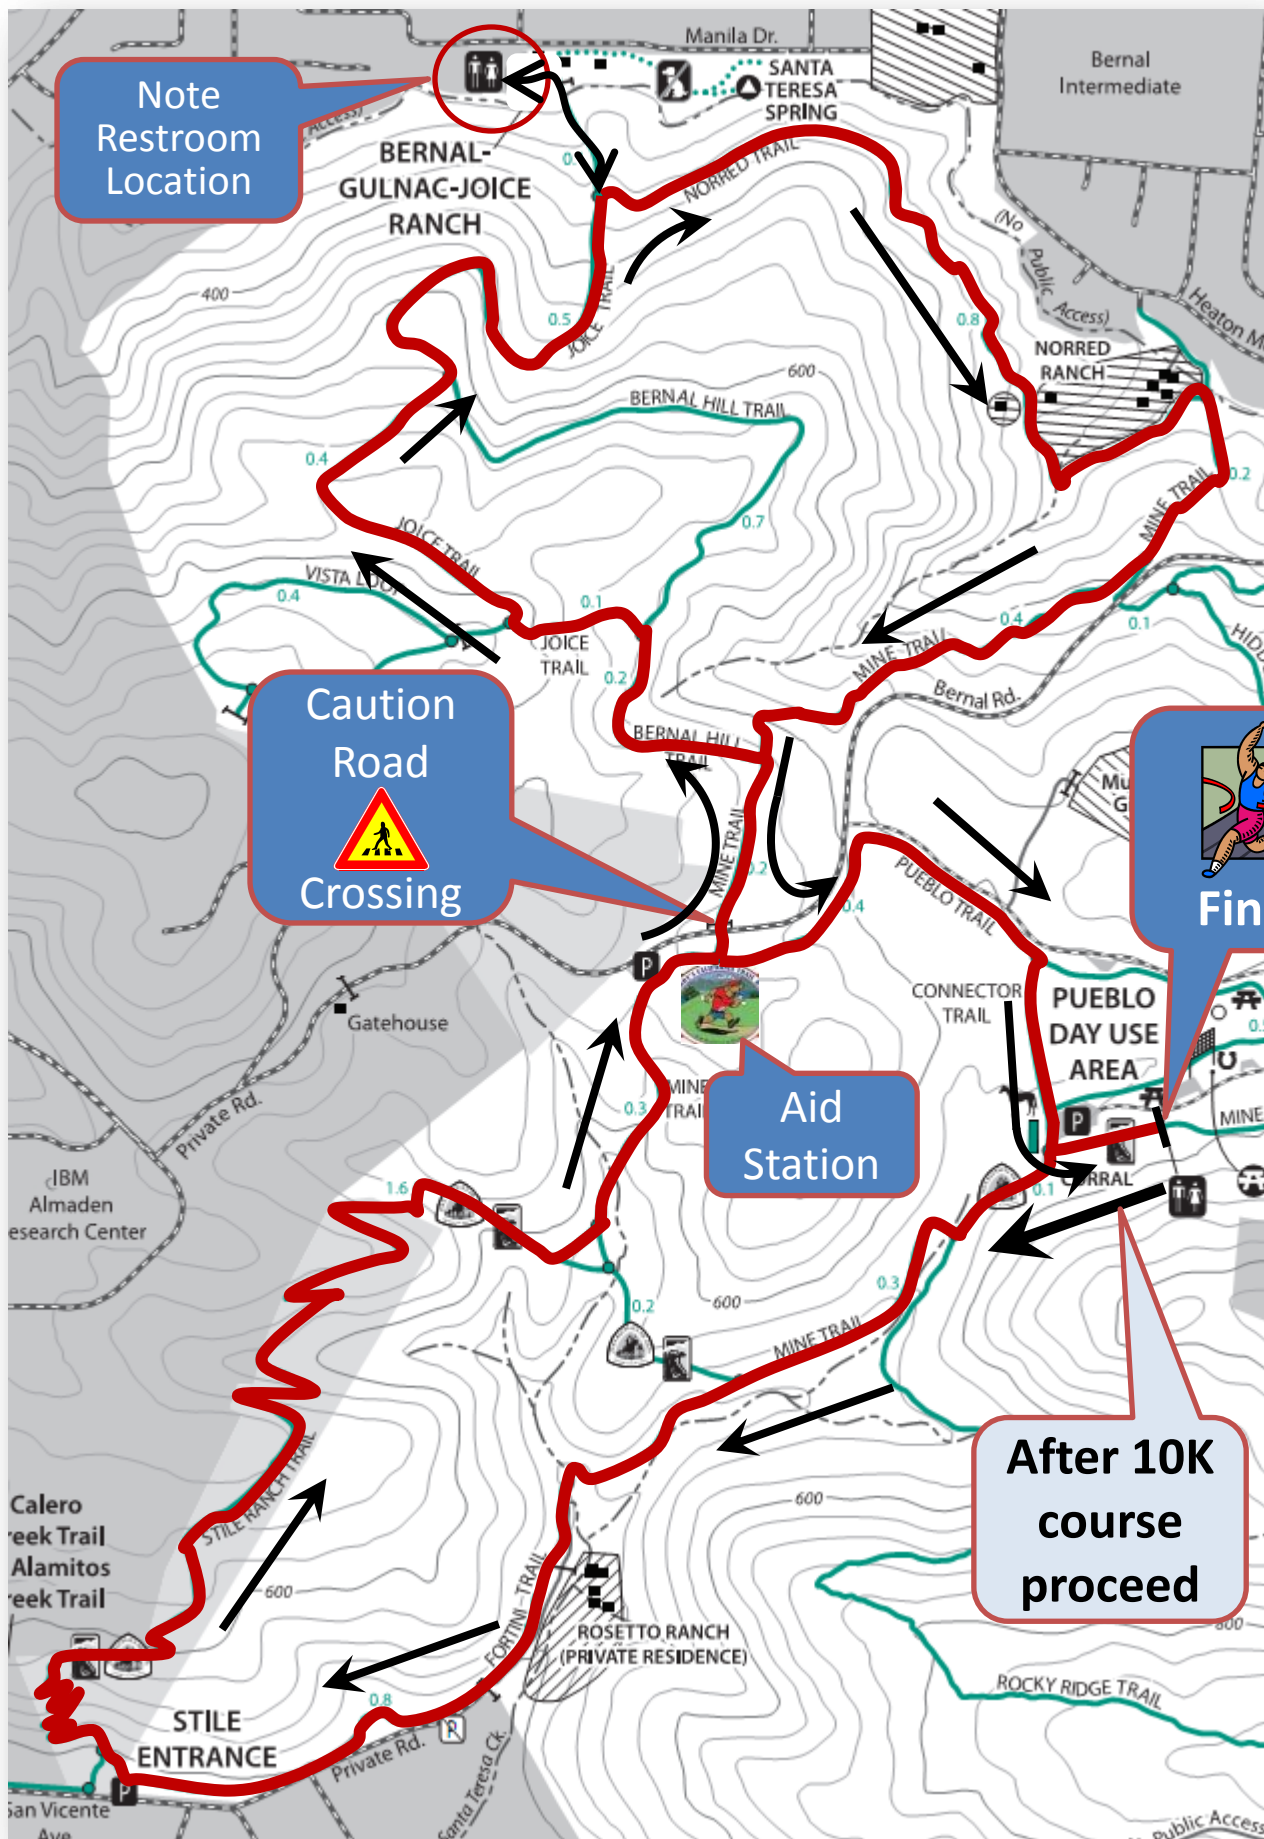

# Santa Teresa County Park ½ Marathon

Map

Elevation Profile – to Joice Trail/Norred Trail Junction

Elevation Profile - Joice Trail/Norred Trail Junction to Finish