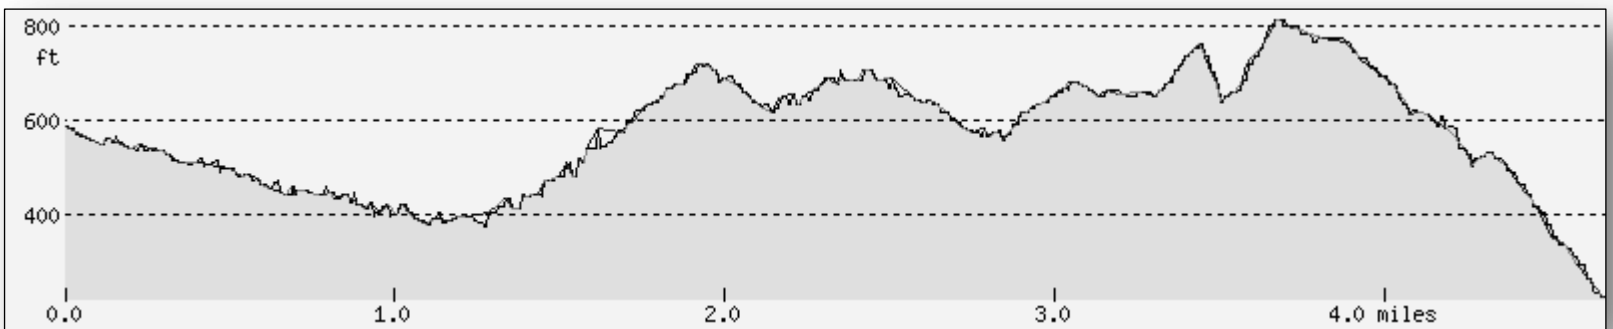

# Santa Teresa County Park ½ Marathon

Map

Elevation Profile – to Joice Trail/Norred Trail Junction

Elevation Profile - Joice Trail/Norred Trail Junction to Finish